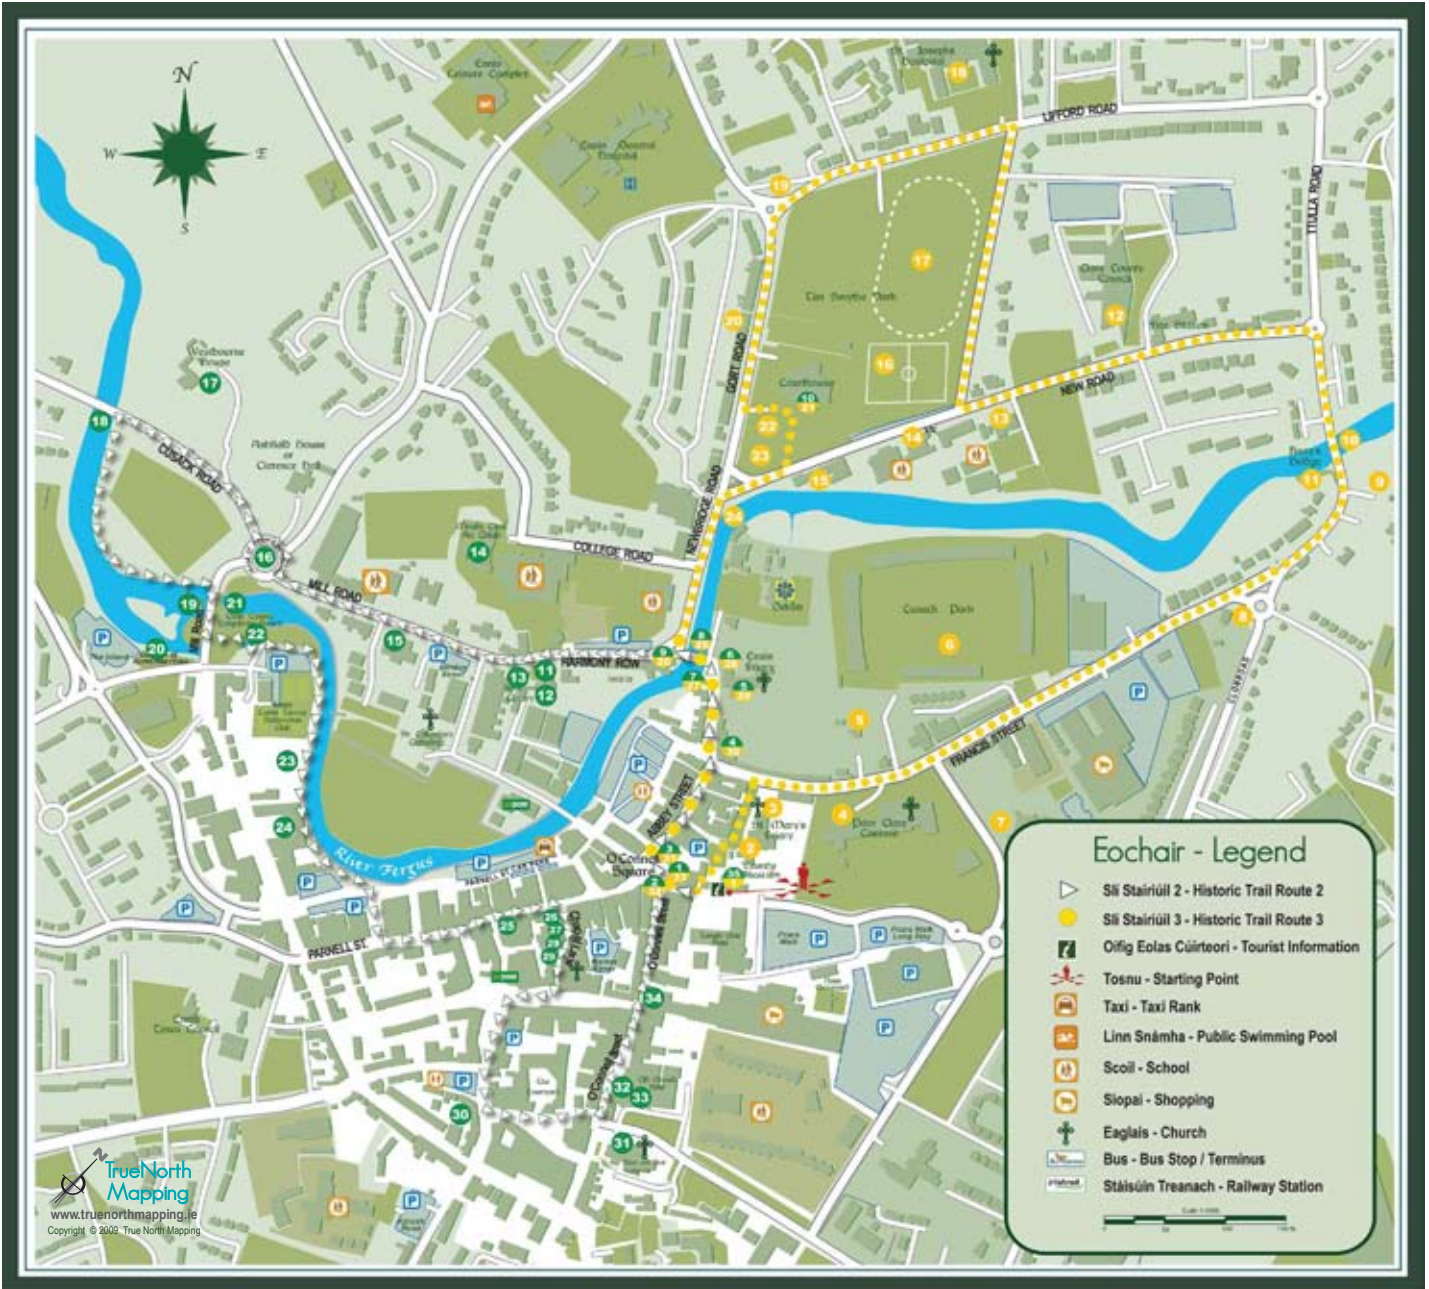

Inis Ennis

BAILE STAIRIÚIL HISTORIC TOWN

SLÍ 2 - ROUTE 2

1. Leacht Uí Chonaill - O'Connell Monument (1865-1867)
2. Ceamóg Uí Chonaill - O'Connell Square
3. Suiomh na Seanchúirte - Old Courthouse Site
4. Teach Cruise - Cruises (1658)
5. Mainistir na hInse - Ennis Friary (1282)
6. An Clabhstra - The Cloister (c.14ú C)
7. Cloch Chuumhneacháin - Memorial Stone (1966)
8. Droichead an Chlub - The Club Bridge (1835)
9. Club an Contae - The County Clare Club, Bull Hall (1740)
10. Teach na Cúirte - The Courthouse (1850)
11. An Eaglais Albanach - The Presbyterian Church (1856)
12. Leabharlann an Chontae - The County Library
13. An tIonad Staidéir Áitiúil - The Local Studies Centre (1988)
14. Scoil Ghramadaí na hInse - Ennis Grammar School (1775-1880)
15. Teach Springfield - Springfield House (c.1740)
16. Leacht na Mairtíirigh - Manchester Martyrs Monument (c.1881)
17. Teach Westbourne - Westbourne House (1856)
18. Droichead na Banríona - Victoria Bridge (c.1840)
19. Chora & Geataí Tuile - Cut Stone Weir & Sluice Gates (c.1859)
20. An Gairdín Cuimhneacháin - Garden of Remembrance
21. Oifig an Mhuilinn - The Mill Office (c.1840)
22. Poll a'Mhuilinn - Cut Stone Mill Race (c.1830)
23. Stóir Arbhair - The Mill Cornstores (1830's)
24. Stóir Arbhair Russell - The Russell Cornstores (1830's)